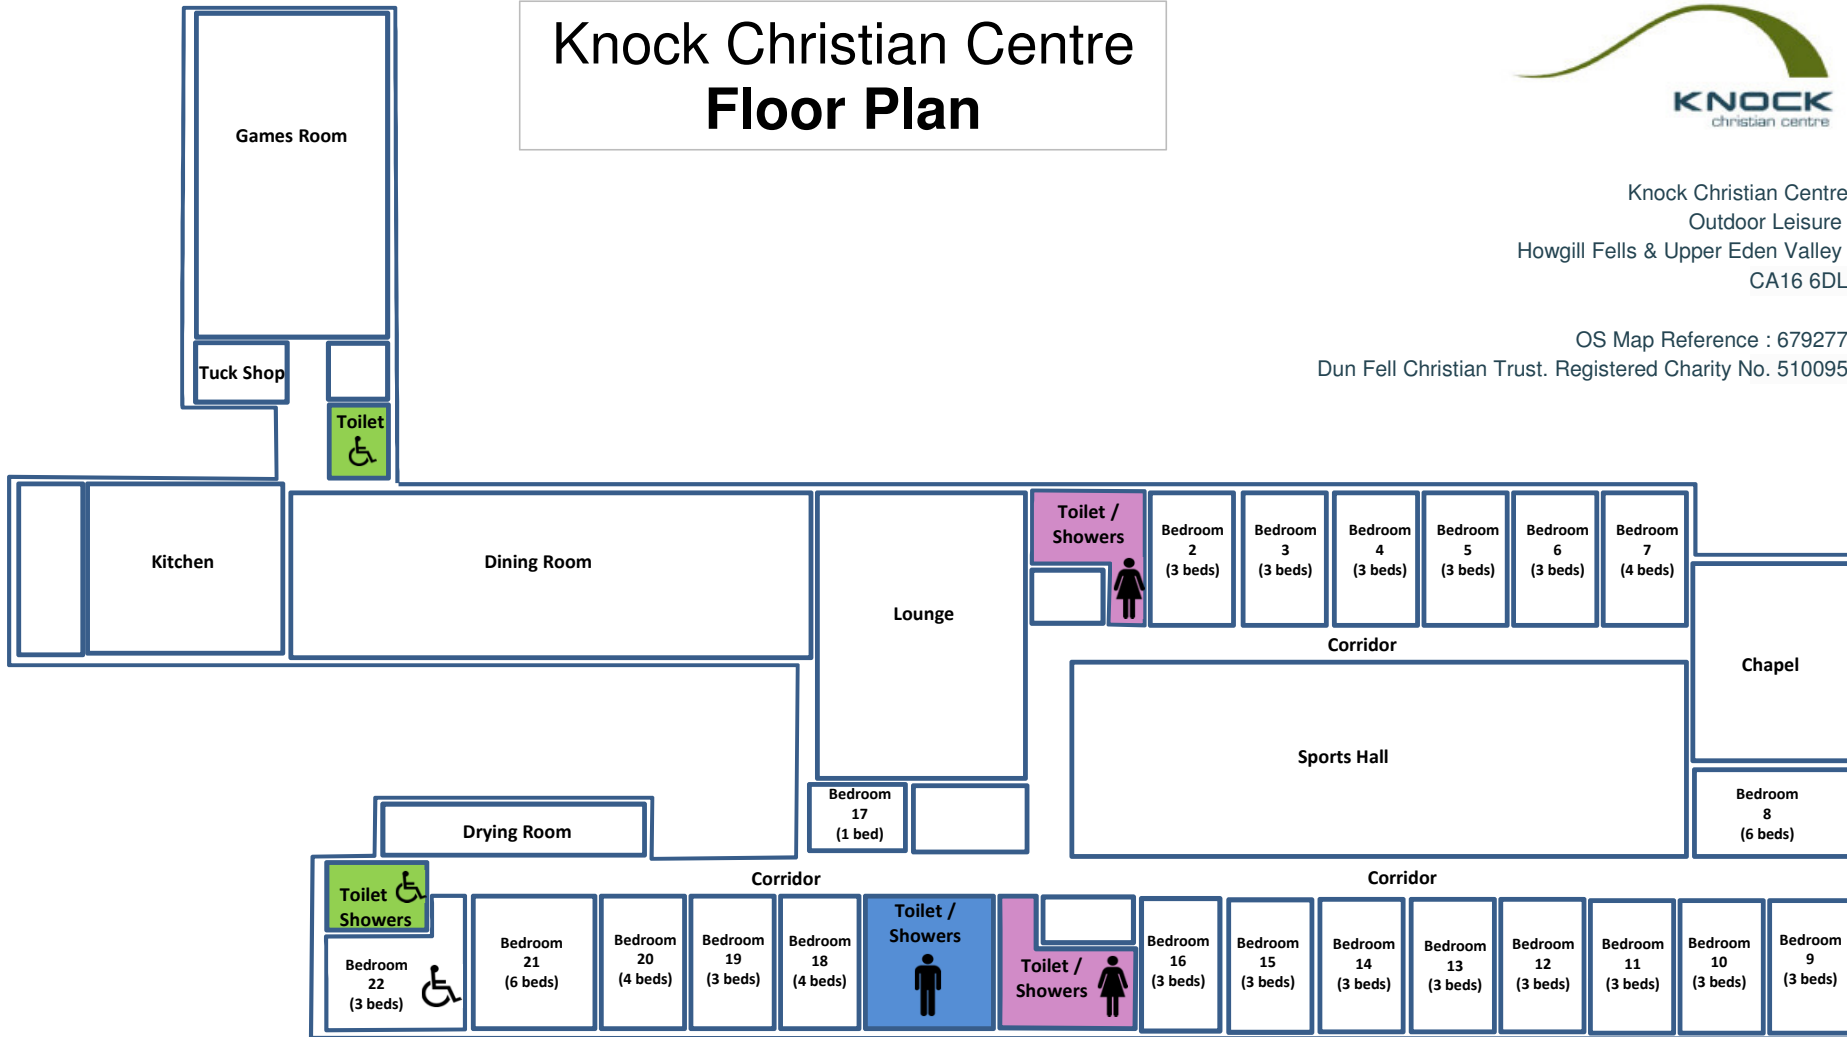

Knock Christian Centre Floor Plan

Knock Christian Centre
Outdoor Leisure
Howgill Fells & Upper Eden Valley
CA16 6DL

OS Map Reference : 679277
Dun Fell Christian Trust. Registered Charity No. 510095

Notes regarding Bedrooms

Bedroom Nos 2 - 6, 9 - 16, 19 and 22 contain 1 x two-tier bunk bed and 1 x single bed (Room 22 with wheelchair access)

Bedroom Nos 7, 18 and 20 contain 2 x two-tier bunk beds

Bedroom Nos 8 and 21 contain 3 x two-tier bunk beds

Bedroom No 17 contains 1 x single bed